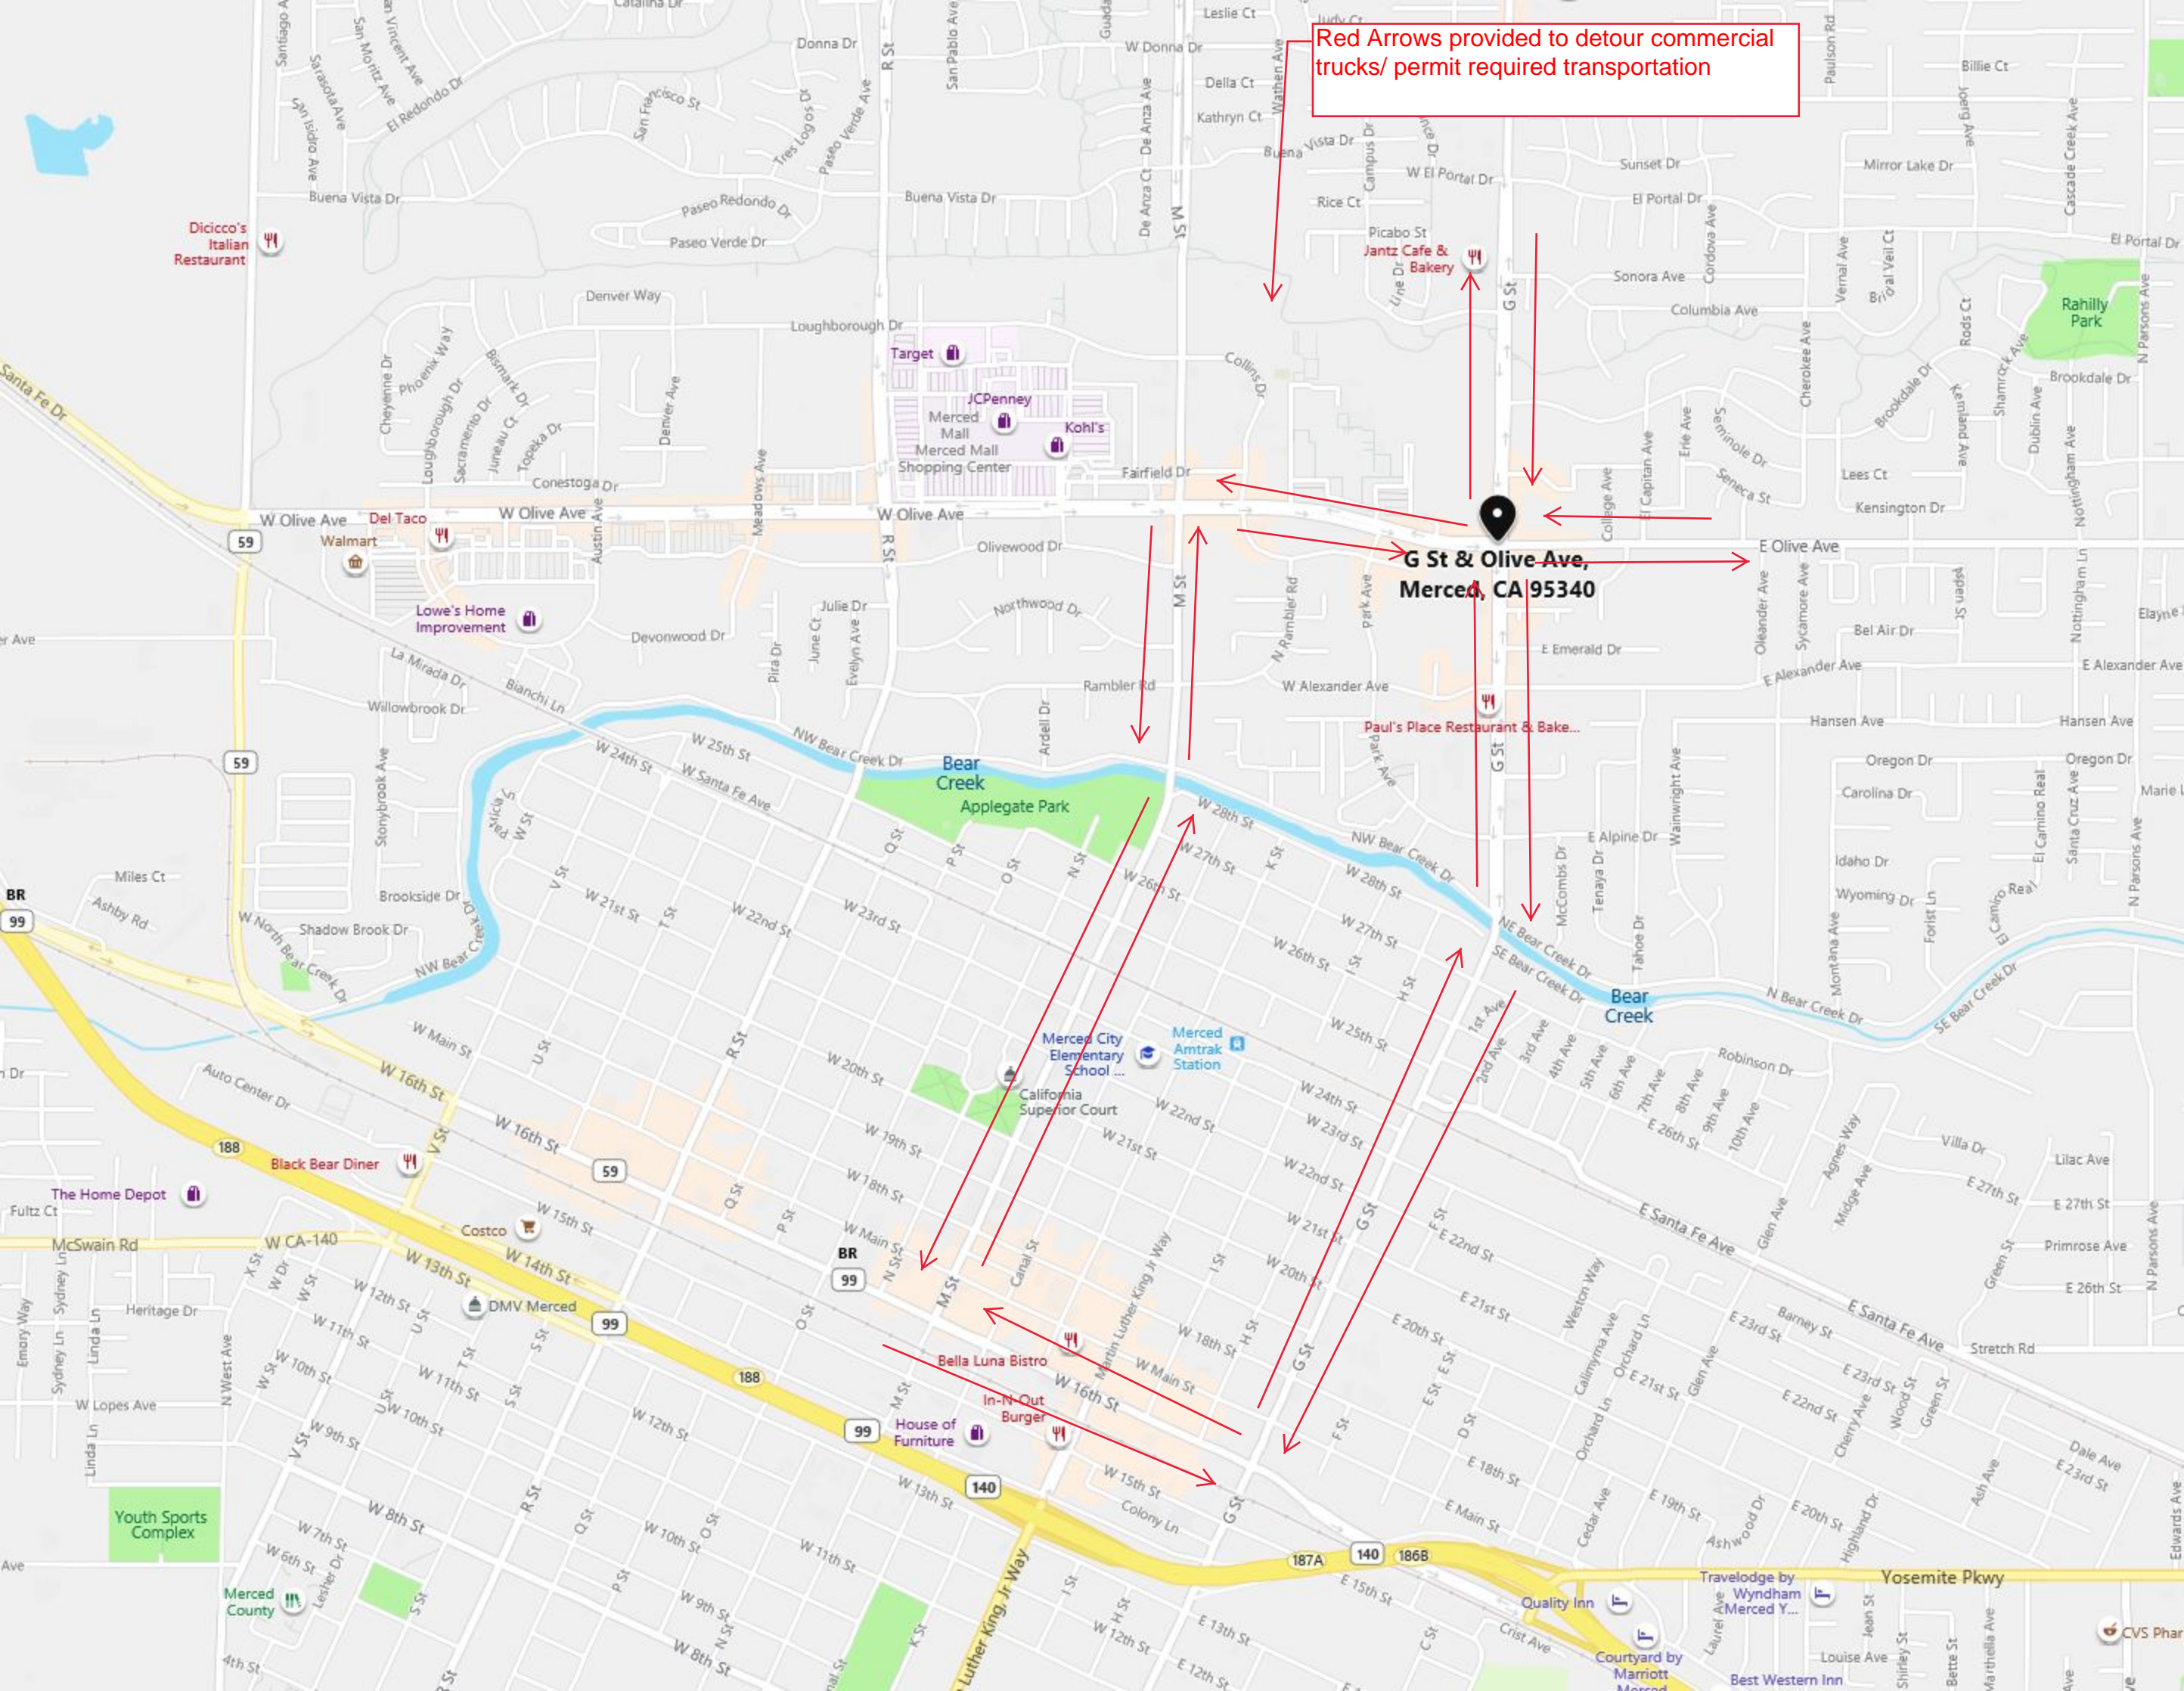

Red Arrows provided to detour commercial trucks/ permit required transportation

G St & Olive Ave,  
Merced, CA 95340

Bella Luna Bistro

In-N-Out Burger

House of Furniture

Paul's Place Restaurant & Bake...

Jantz Cafe & Bakery

Target

JCPenney

Kohl's

Walmart

Lowe's Home Improvement

Del Taco

Dicicco's Italian Restaurant

Rahilly Park

Merced City Elementary School

Merced Amtrak Station

California Superior Court

Black Bear Diner

Costco

DMV Merced

Youth Sports Complex

Merced County

Quality Inn

Travelodge by Wyndham Merced Y...

Yosemite Pkwy

Best Western Inn

CVS Pharmacy

Courtyard by Marriott Merced