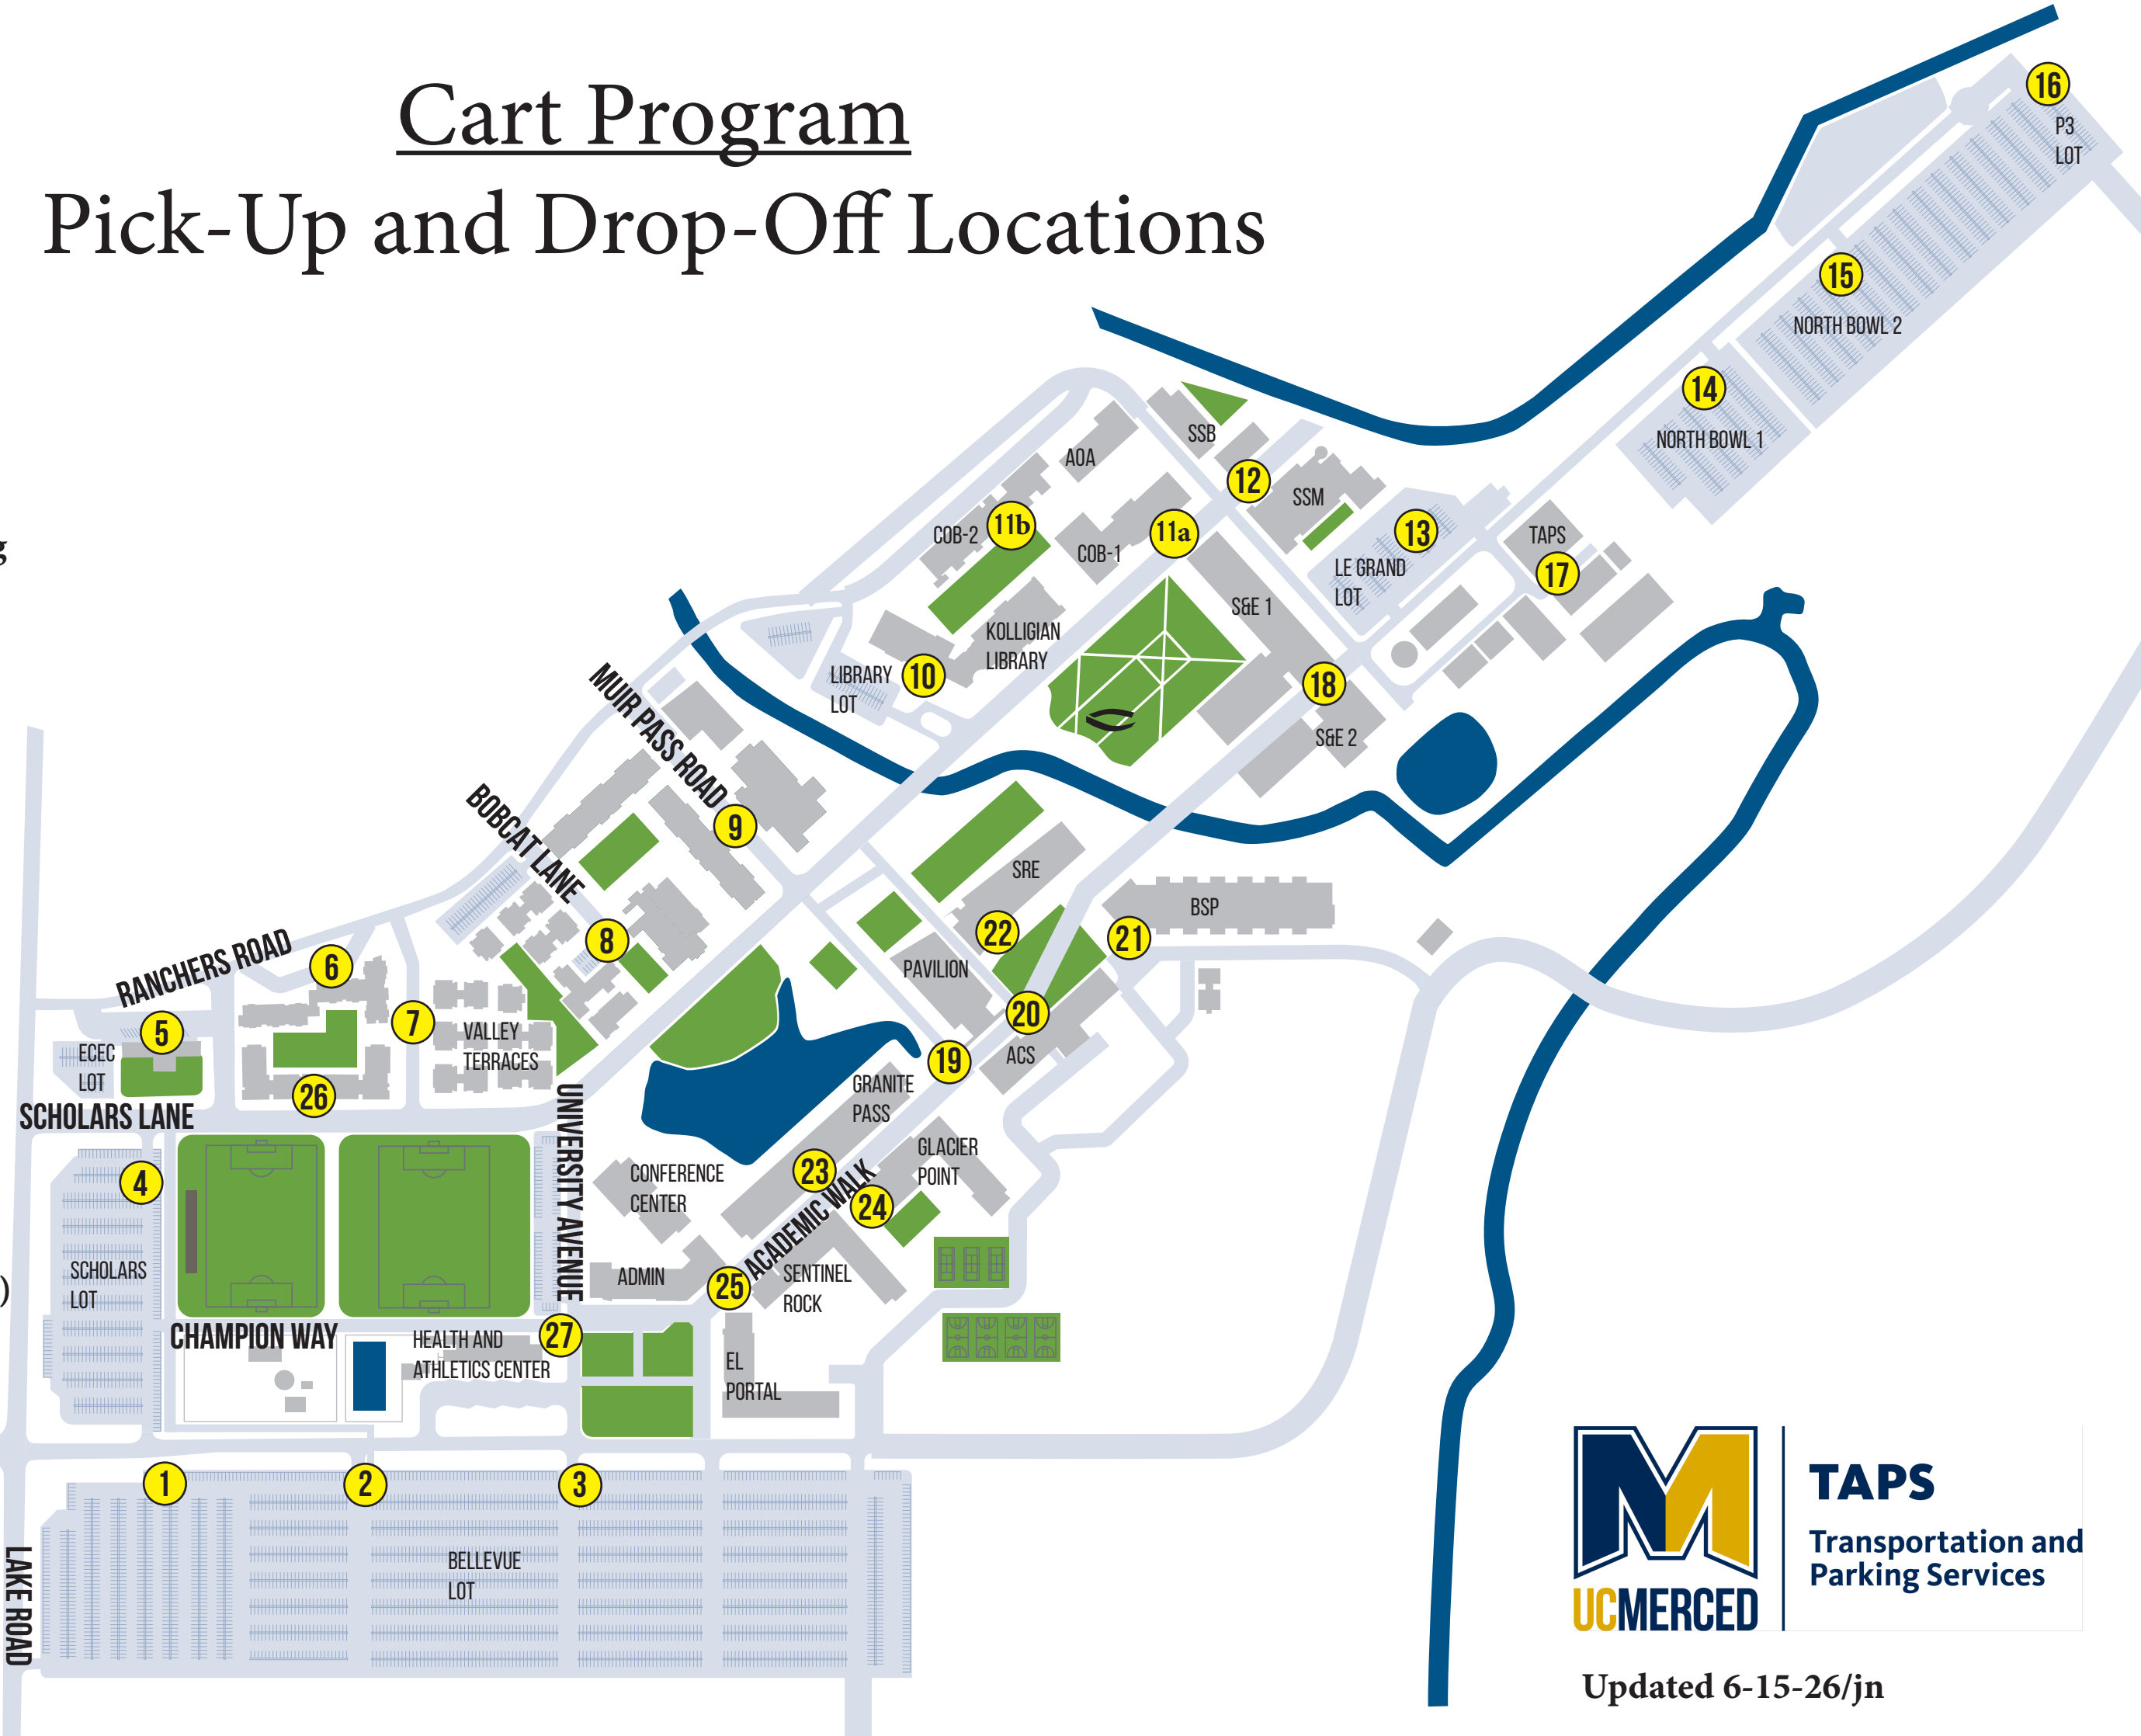

Cart Program

Pick-Up and Drop-Off Locations

#

- 1 Bellevue Lot - H Zone Parking
- 2 Bellevue Lot - Paystation #3
- 3 Bellevue Lot - Paystation #5
- 4 Scholars Lot - Paystation #1
- 5 ECEC Lot - Front Parking
- 6 The Summits & Half Dome Student Housing
- 7 Valley Terraces Student Housing
- 8 Bobcat Lane
- 9 Muir Pass
- 10 Library Lot 1
- 11a COB-1
- 11b COB-2
- 12 SSM & SSB
- 13 Le Grand Lot
- 14 North Bowl 1
- 15 North Bowl 2
- 16 P3 lot
- 17 TAPS & Public Safety
- 18 Science & Engineering 1 & 2
- 19 The Pavilion
- 20 Arts & Computational Sciences (ACS)
- 21 Biomedical Sciences & Physics (BSP)
- 22 Sustainability Research & Engineering (SRE)
- 23 Granite Pass
- 24 Glacier Point
- 25 Administration Building
- El Portal
- 26 Marketplace
- 27 Health Center
(University Ave. & Champion Way)

Updated 6-15-26/jn