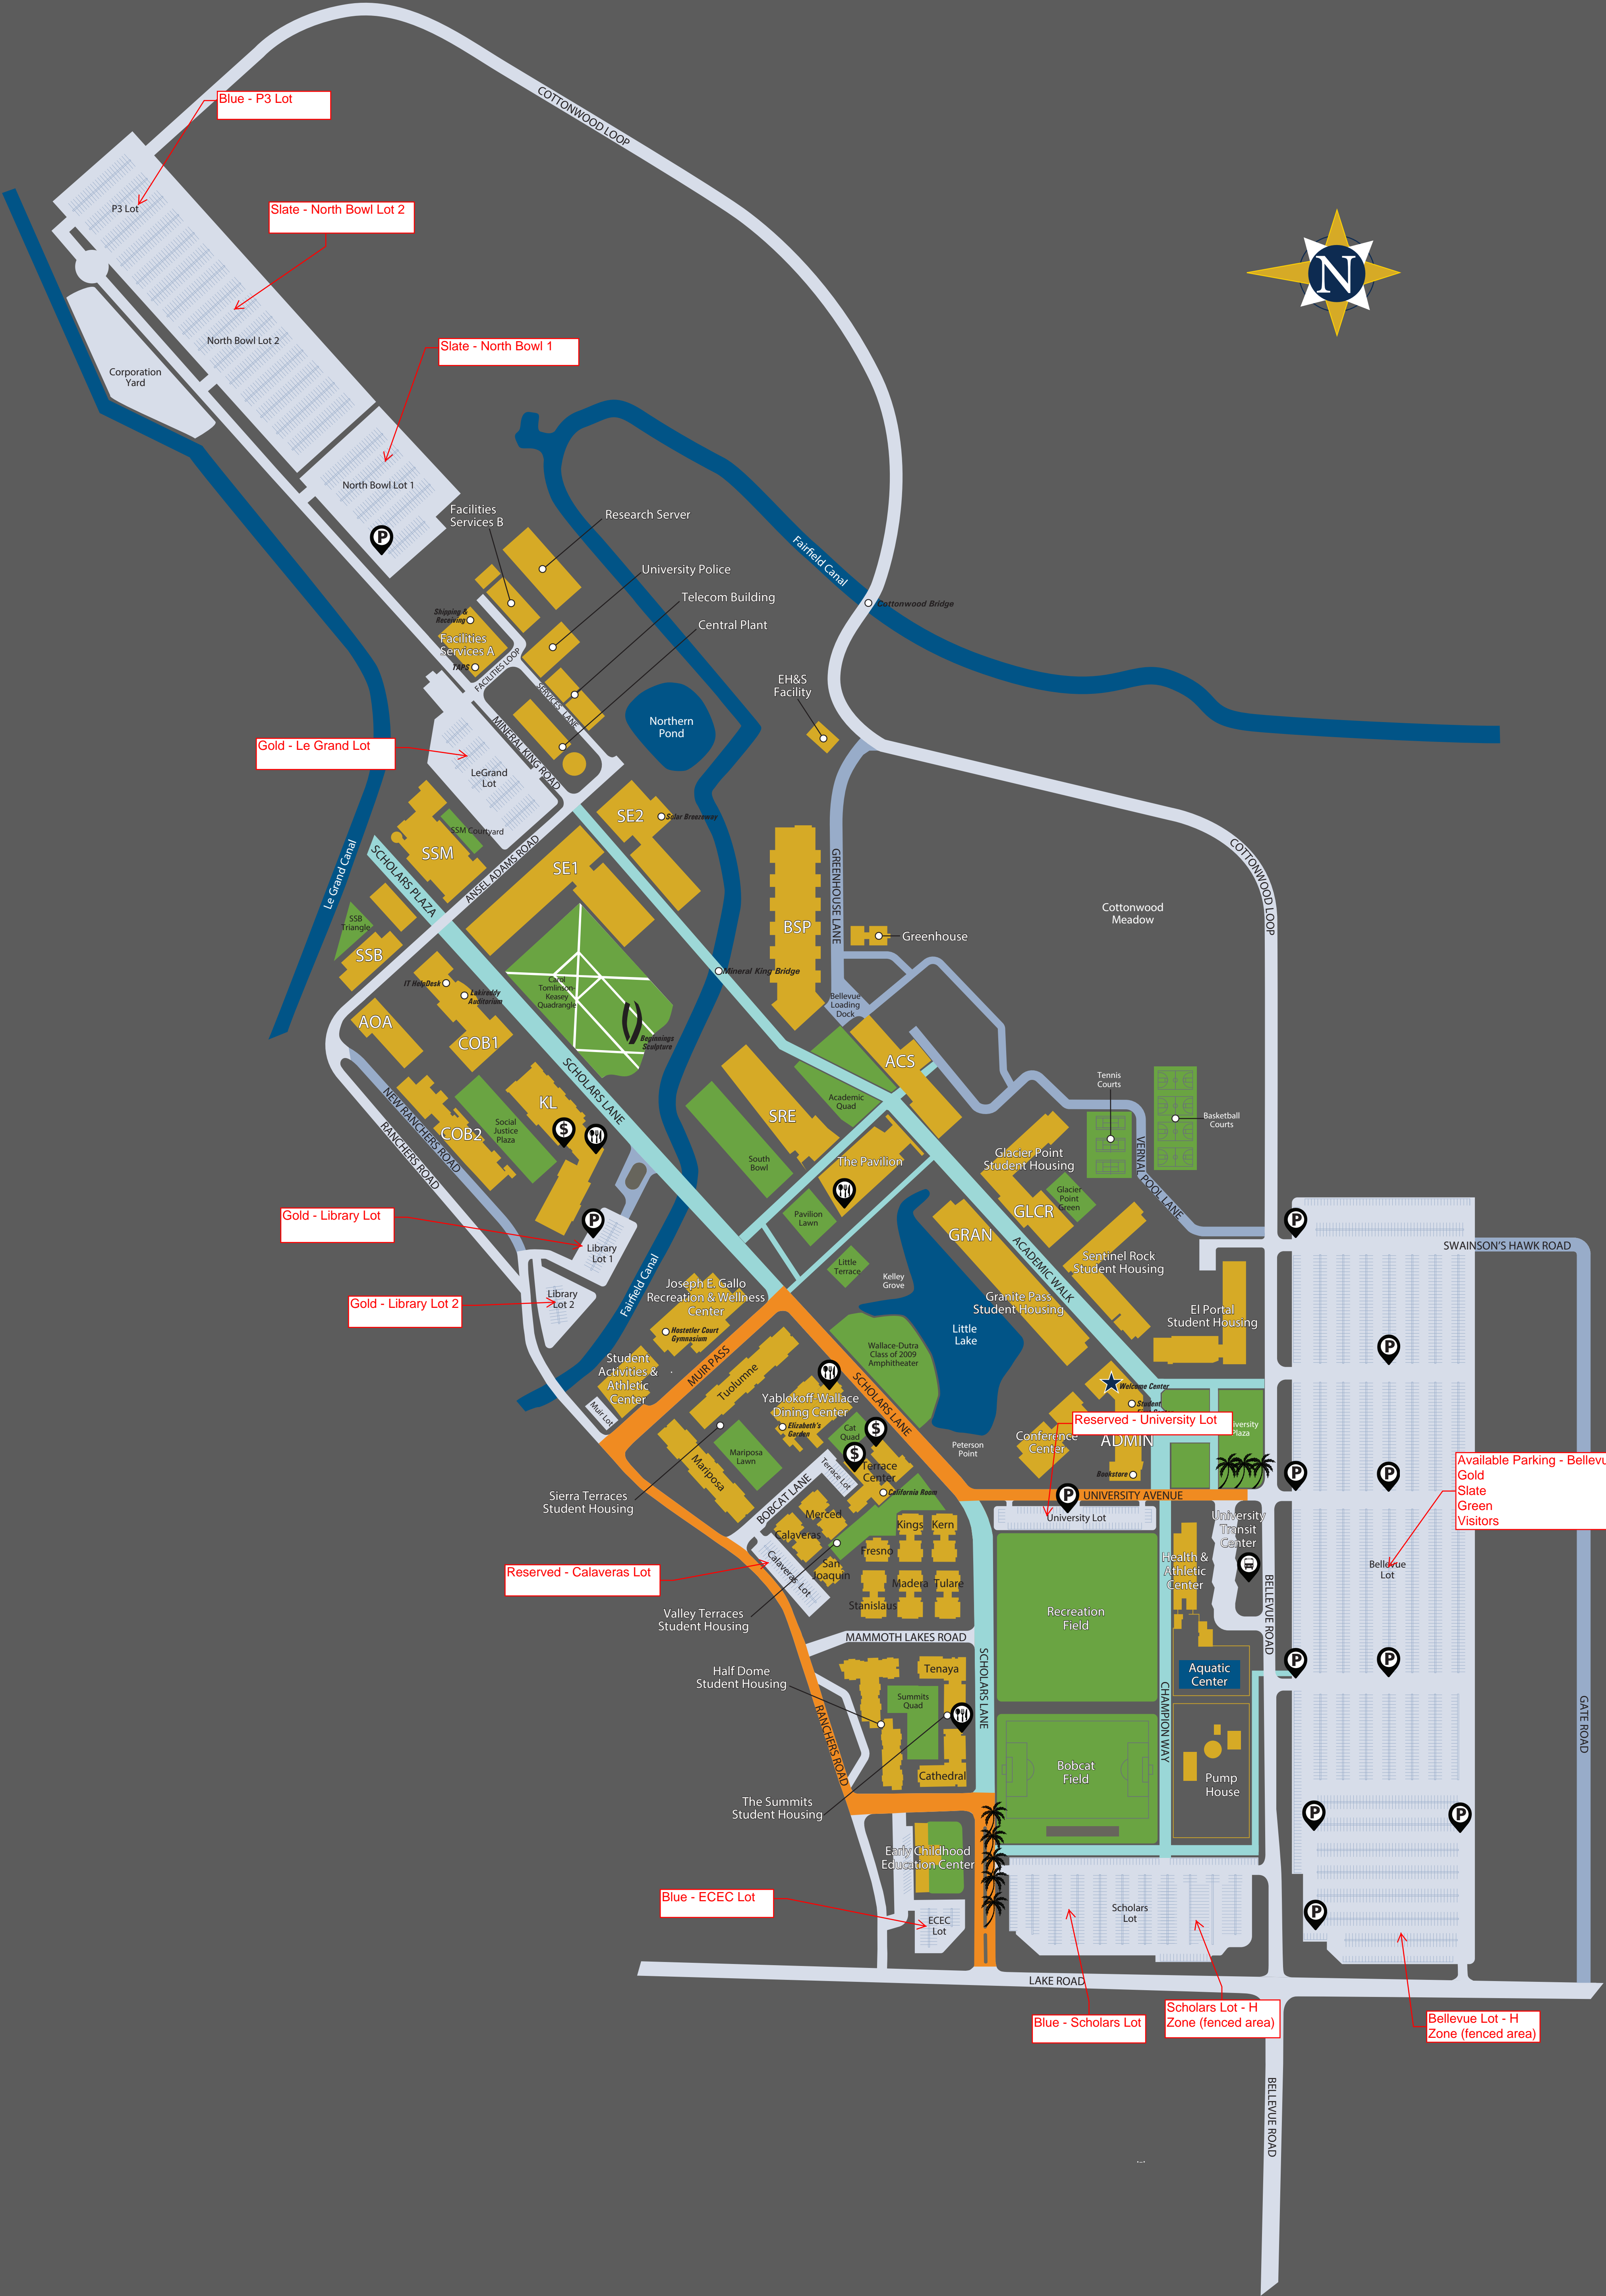

UNIVERSITY OF CALIFORNIA MERCED

Blue - P3 Lot

Slate - North Bowl Lot 2

Slate - North Bowl 1

Gold - Le Grand Lot

Gold - Library Lot

Gold - Library Lot 2

Reserved - Calaveras Lot

Blue - ECEC Lot

Blue - Scholars Lot

Scholars Lot - H Zone (fenced area)

Bellevue Lot - H Zone (fenced area)

Reserved - University Lot

Available Parking - Bellevue Lot
Gold
Slate
Green
Visitors